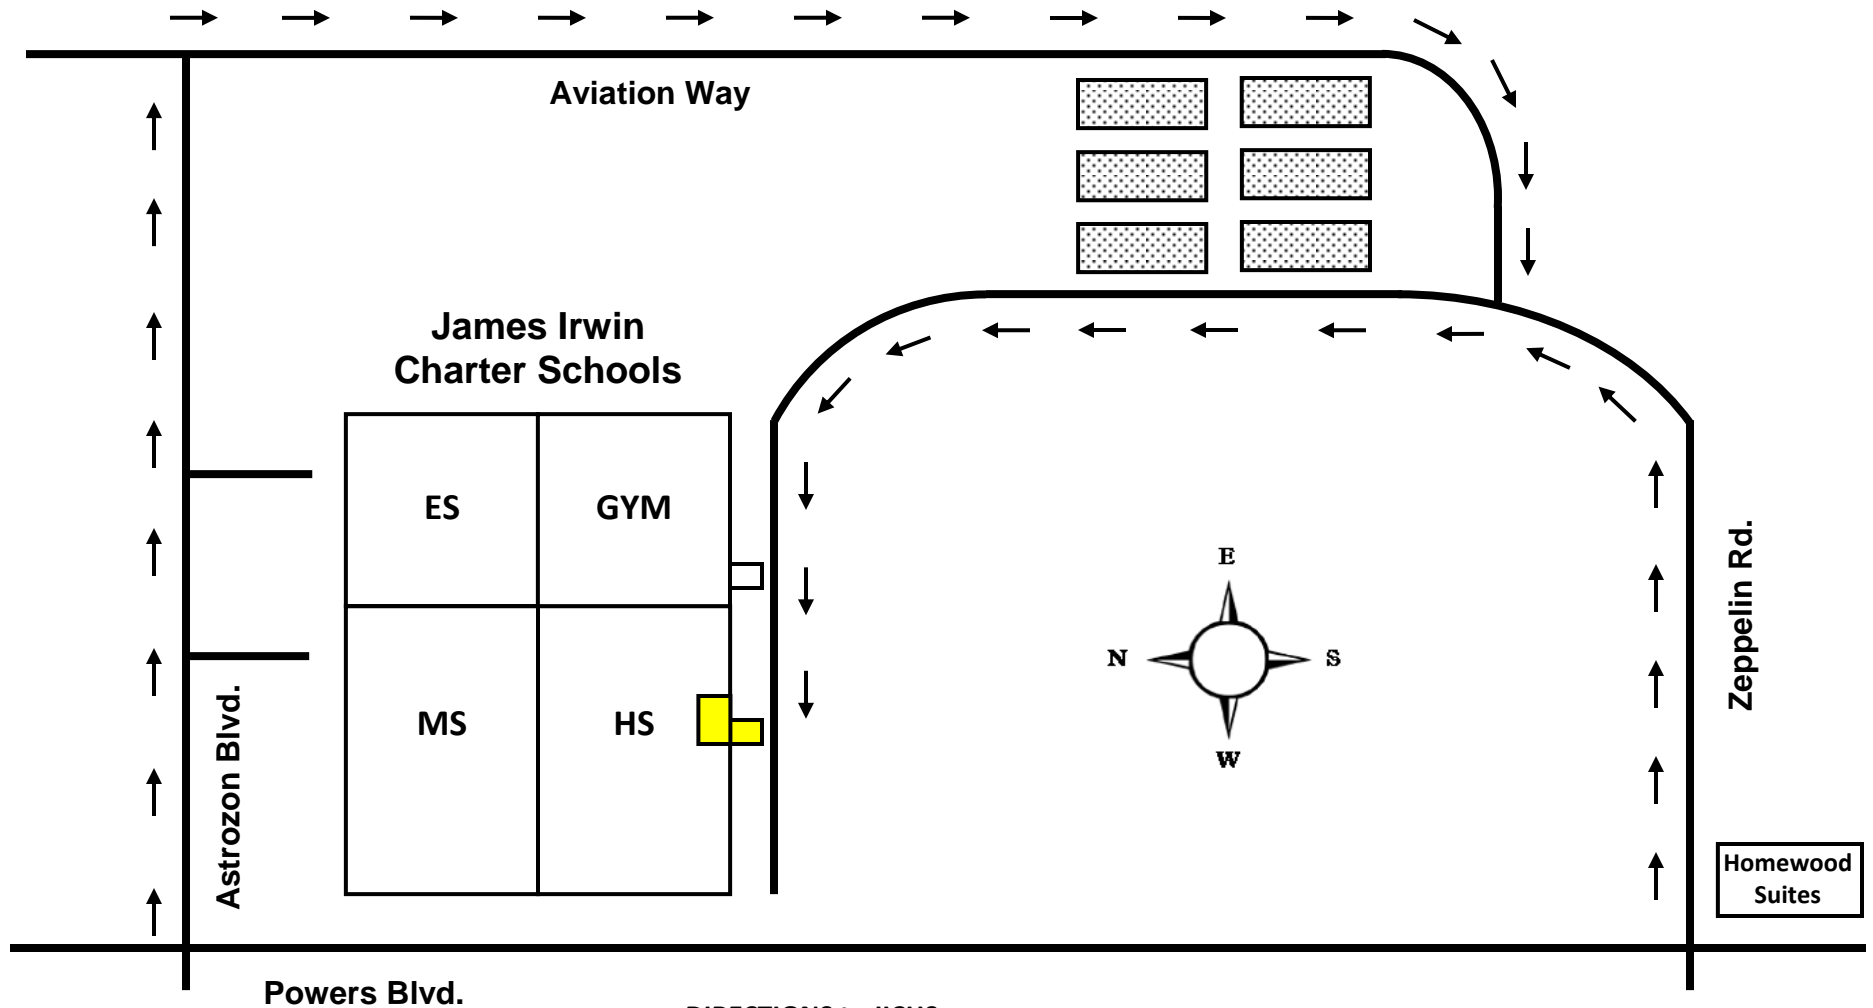

JAMES IRWIN CHARTER SCHOOLS

Admissions Office

5525 Astrozon Boulevard, Colorado Springs, Colorado 80916, Office: 719-302-9105, Fax: 719-576-8071, www.jamesirwin.org

DIRECTIONS to JICHS:

- From Powers Blvd., go east on Zeppelin Rd. to the JICHS building.
- OR
- From Powers Blvd., go east on Astrozon Blvd.
- Go south (right) on Aviation Way until it ends at Zeppelin Rd.
- Go north (right) on Zeppelin Rd.
- Follow the road to the parking area next to the building.
- Access the building through the doors below the JICHS Office Entrance sign.